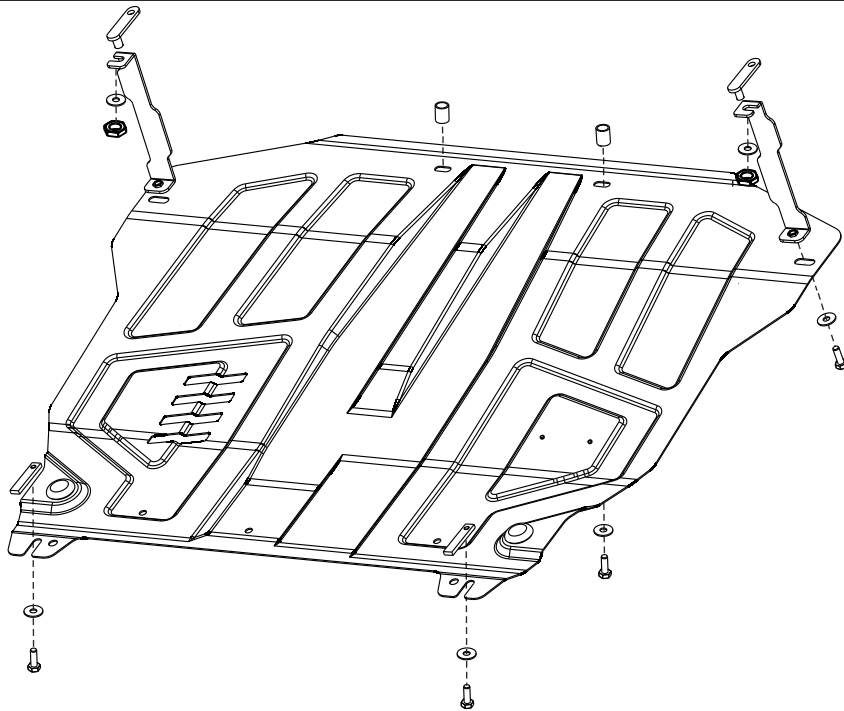

Hyundai Graundeur

Part name		Part number
Engine undercover		10.1935

Genuine Accessories Installation Instructions

Model application
3,0 AT case

Installation time
45 min

Part number 10.1935			Date 05/2012
------------------------	--	--	-----------------

	Part number:
	10.1935

Model name	Grandeur	 Fitting instruction: engine undercover
Model year	2012	

Part number:

10.1935

2

2

2

2x M10

4x M8x30
2x M6x50

4x Ø8
2x Ø6
2x Ø10

2x SD20004

Read this mounting manual carefully, before you start the installation. Warranty is granted only when installation is done correctly by your HYUNDAI dealer.

Part number:

10.1935

1

2

3

LH

Part number
10.1935

Page
04