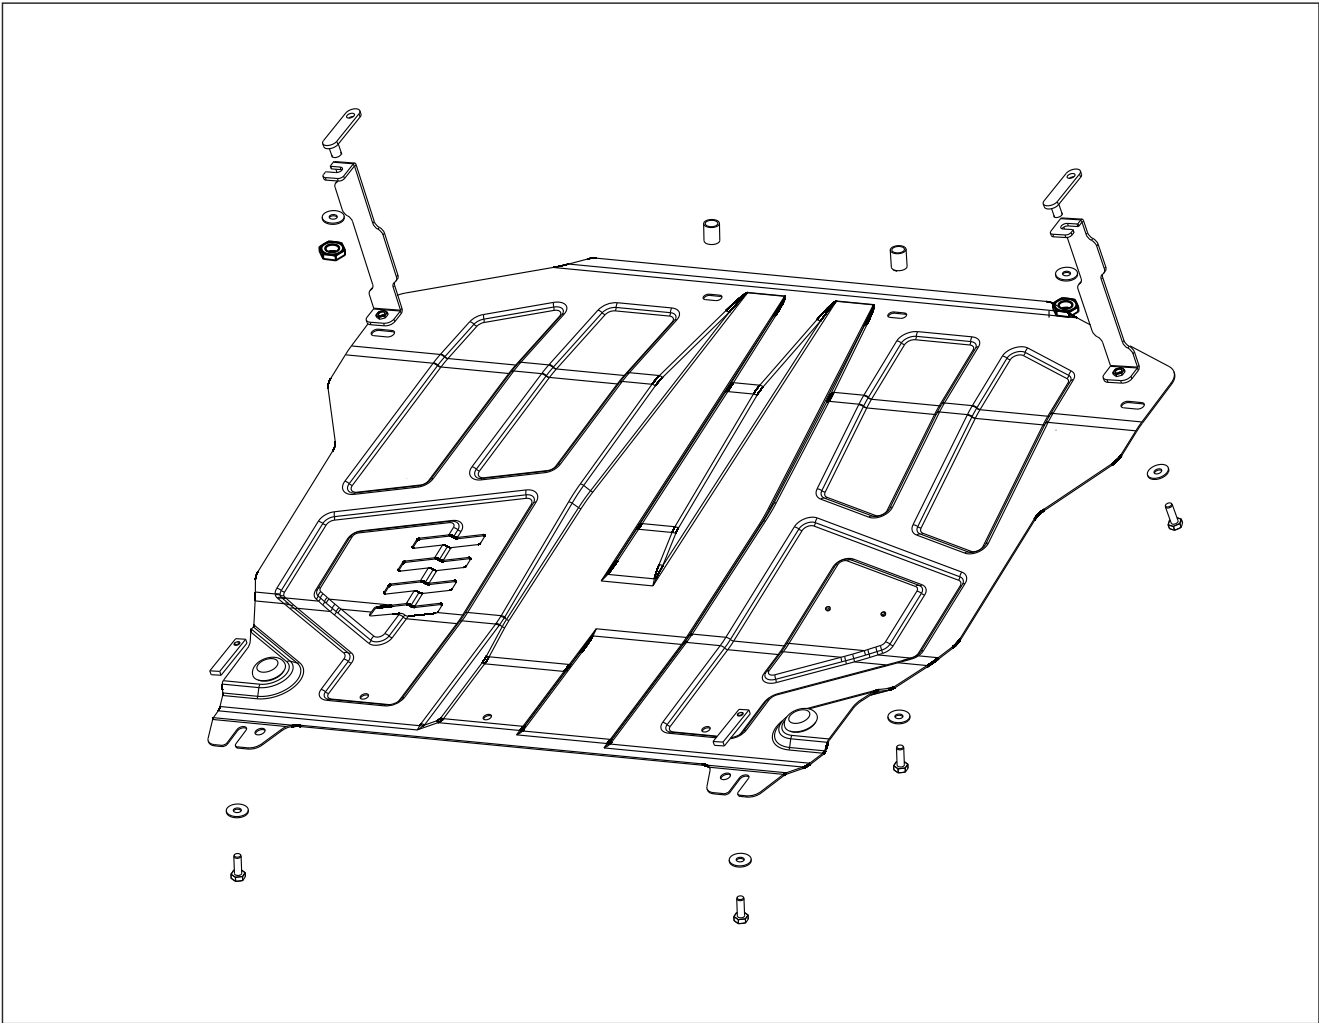

Hyundai Graundeur

Part name		Part number
Engine undercover		10.1935

Genuine Accessories Installation Instructions

Model application
3,0 AT case

Installation time
45 min

Part number 10.1935			Date 05/2012
------------------------	--	--	-----------------

	Part number:
	10.1935

Model name	Grandeur	 Fitting instruction: engine undercover
Model year	2012	

Part number:

10.1935

2

2

2

2x M10

4x M8x30
2x M6x50

4x Ø8
2x Ø6
2x Ø10

2x SD20004

Read this mounting manual carefully, before you start the installation. Warranty is granted only when installation is done correctly by your HYUNDAI dealer.

Part number:

10.1935

1

2

3

LH

Part number
10.1935

Page
04