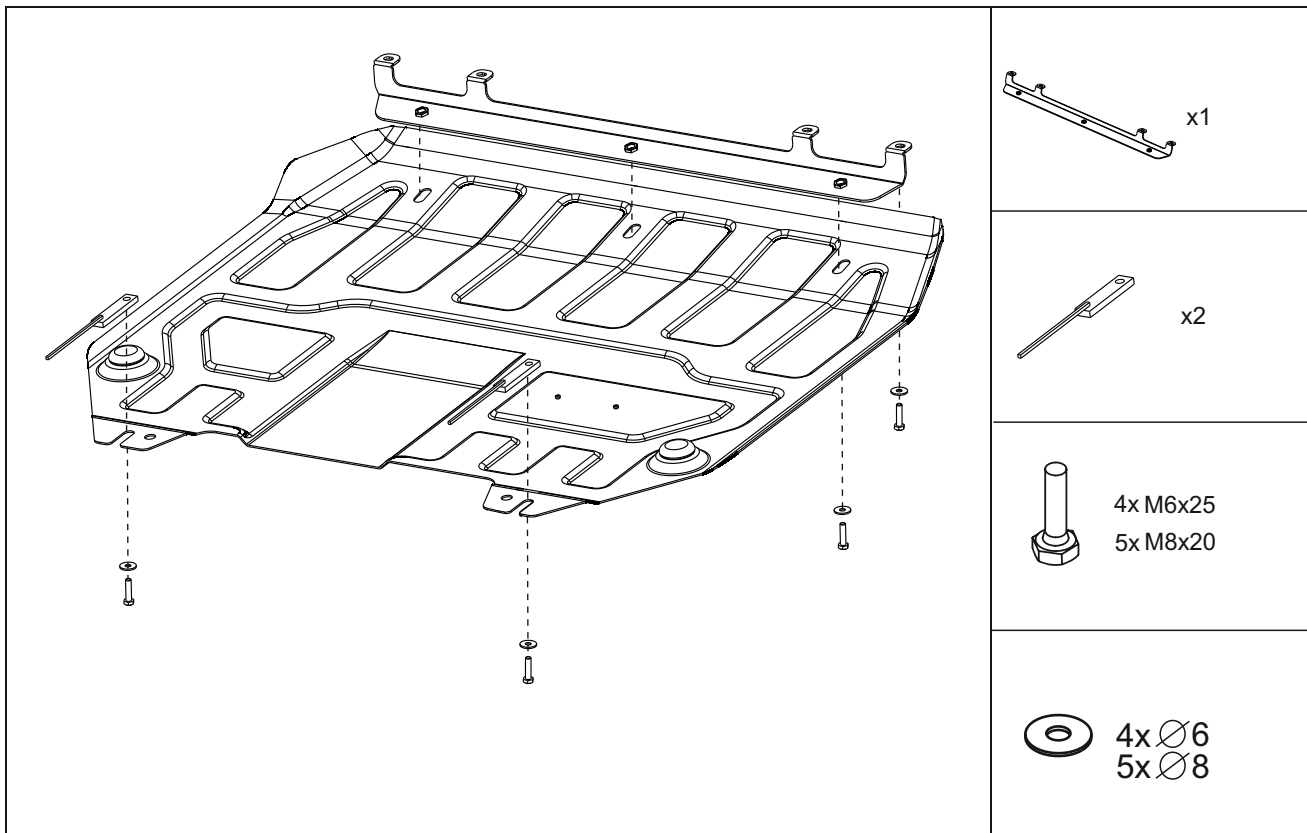

### HYUNDAI

Date  
12/2010

Model name I 20

Model year 2009

**GB** Fitting instruction: engine undercover

**RU** Инструкция по установке: защита картера

**GB**

Read this mounting manual carefully, before you start the installation. Warranty is granted only when installation is done correctly by your HYUNDAI dealer.