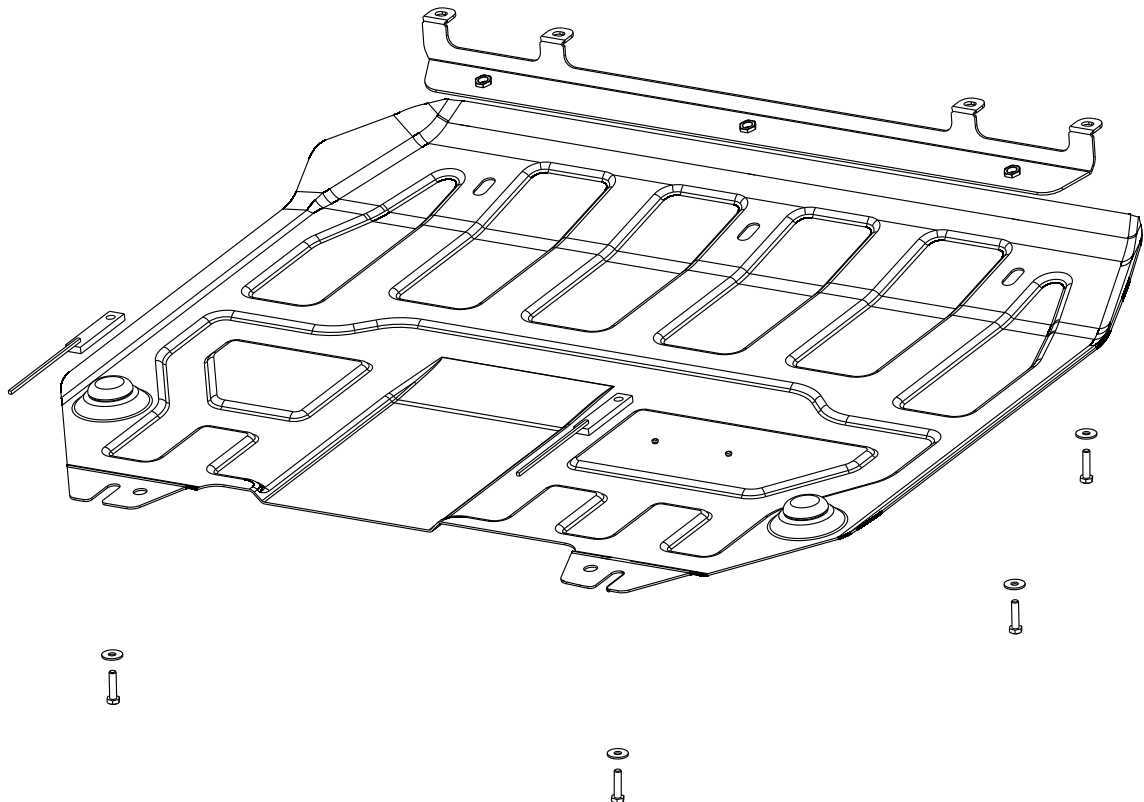

### HYUNDAI

Date  
12/2010

Model name I 20

Model year 2009

**GB** Fitting instruction: engine undercover

**RU** Инструкция по установке: защита картера

**GB**

Read this mounting manual carefully, before you start the installation. Warranty is granted only when installation is done correctly by your HYUNDAI dealer.