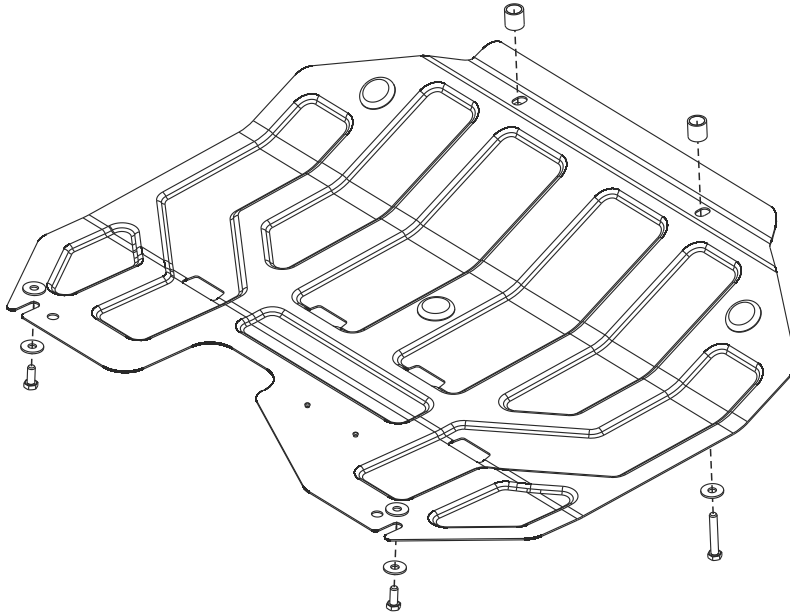

Hyundai iX35

Model name: ix35

Model year: 2010-/2013-

10.1780

 Fitting instruction: engine undercover

Part number:

10.1780

2x M8x20
2x M8x50

6x Ø8

2x SD20003

Part number:

10.1780

1

2

3

Part number:

10.1780

4

5

24 Nm

2x M8x50

6