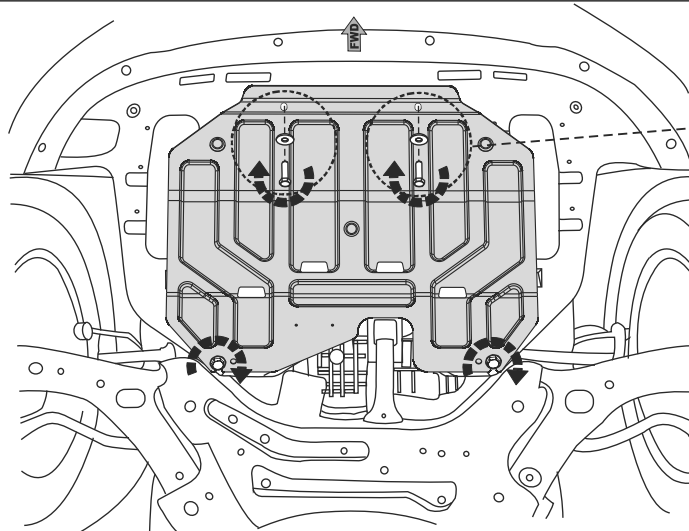

Hyundai iX35

Model name: ix35

Model year: 2010-/2013-

10.1780

 Fitting instruction: engine undercover

Part number:

10.1780

2x M8x20
2x M8x50

6x Ø8

2x SD20003

Part number:

10.1780

1

2

3

Part number:

10.1780

4

5

24 Nm

2x M8x50

6