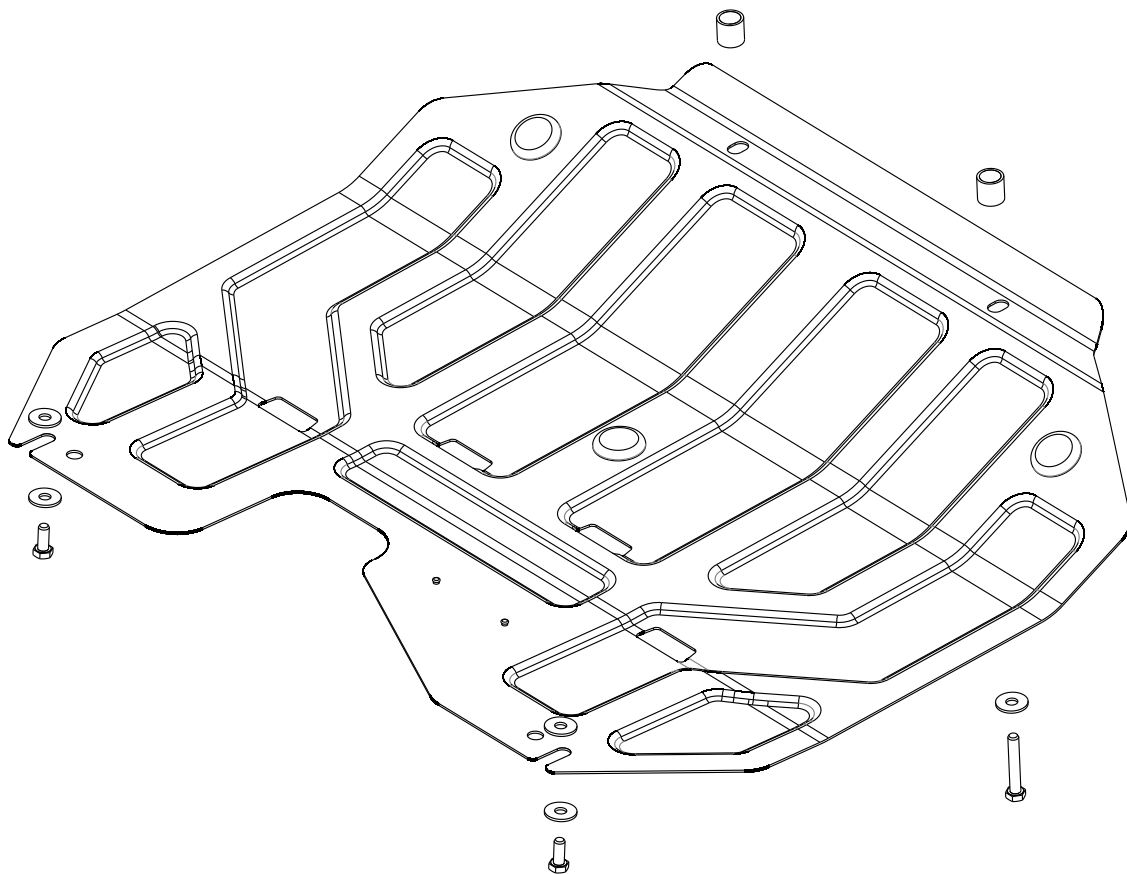

Hyundai iX35

Model name: ix35

Model year: 2010-/2013-

10.1780

 Fitting instruction: engine undercover

Part number:

10.1780

2x M8x20
2x M8x50

6x Ø8

2x SD20003

Part number:

10.1780

1

2

3

Part number:

10.1780

4

5

24 Nm

2x M8x50

6