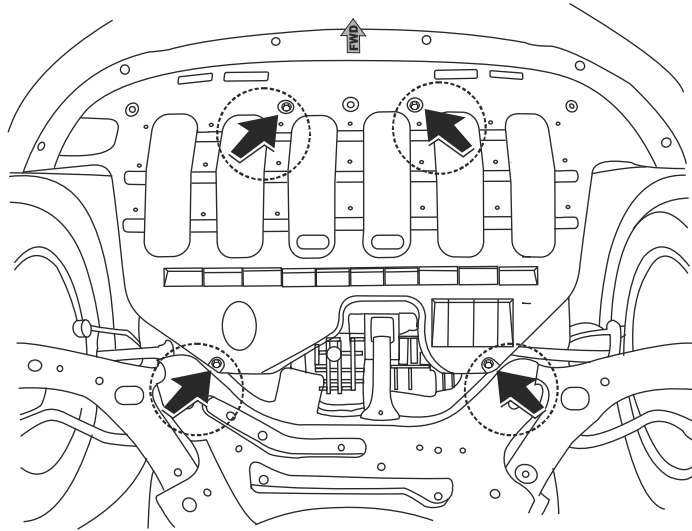

Hyundai iX35

Model name: ix35

Model year: 2010-/2013-

10.1780

 Fitting instruction: engine undercover

Part number:

10.1780

2x M8x20
2x M8x50

6x Ø8

2x SD20003

Part number:

10.1780

1

2

3

Part number: