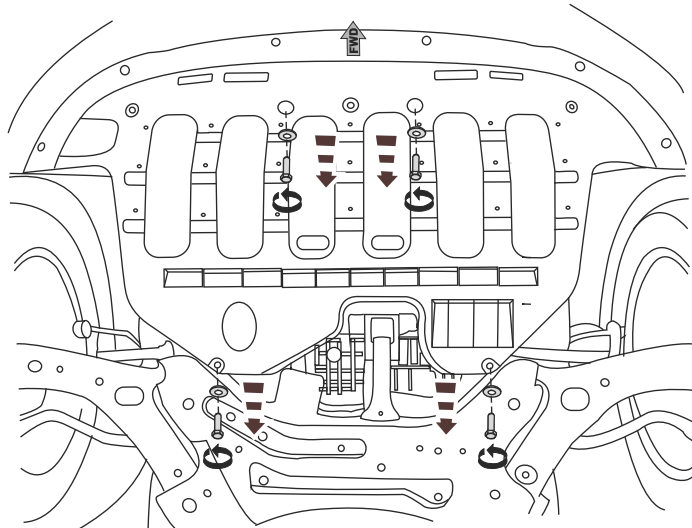

Hyundai iX35

Model name: ix35

Model year: 2010-/2013-

10.1780

 Fitting instruction: engine undercover

Part number:

10.1780

2x M8x20
2x M8x50

6x Ø8

2x SD20003

Part number:

10.1780

1

2

3

Part number: