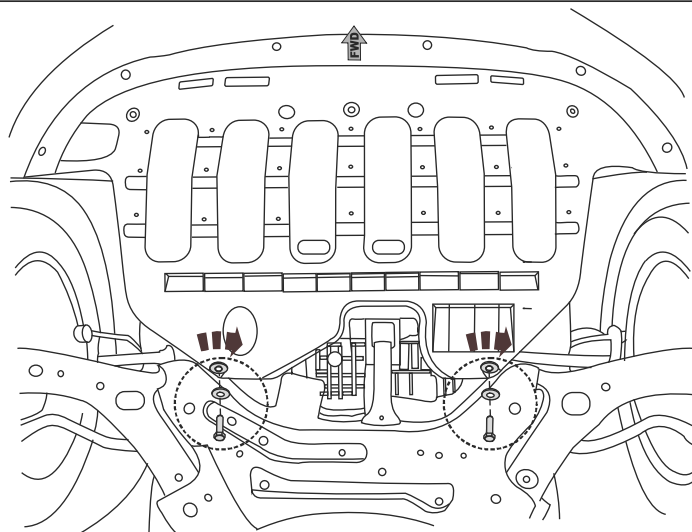

Hyundai iX35

Model name: ix35

Model year: 2010-/2013-

10.1780

 Fitting instruction: engine undercover

Part number:

10.1780

2x M8x20
2x M8x50

6x Ø8

2x SD20003

Part number:

10.1780

1

2

3

Part number: