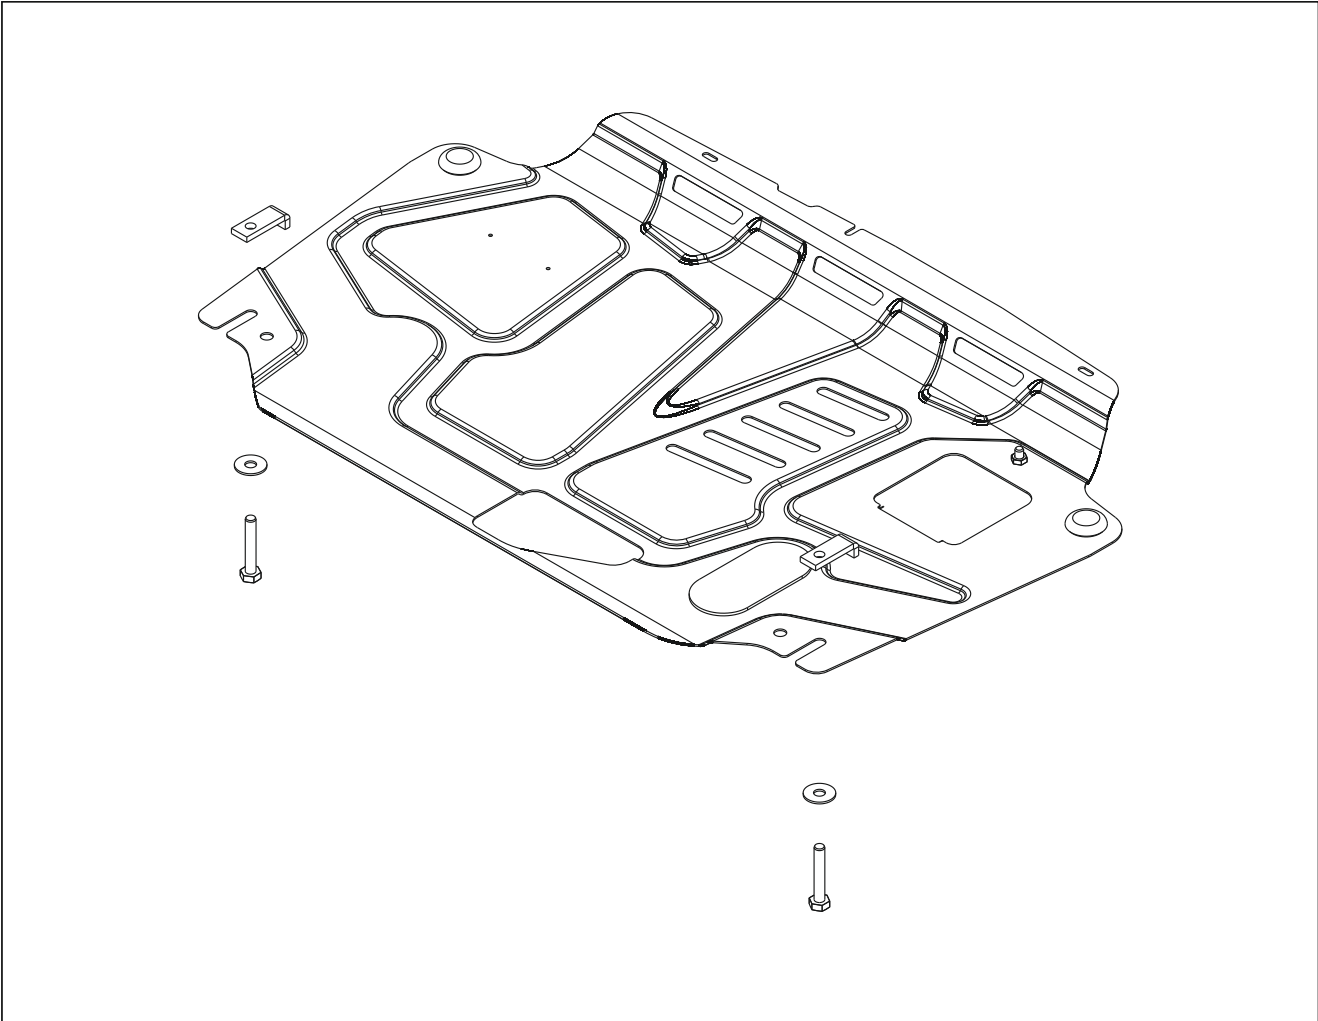

	Part number:
	<b>11.1605</b>

Model name	Ceed	<b>GB</b> Fitting instruction: engine undercover
Model year	2007-	

Part number:

**11.1605**

**GB**

Read this mounting manual carefully, before you start the installation. Warranty is granted only when installation is done correctly by your KIA dealer.

1

2

3

Part number:

11.1605

4

5