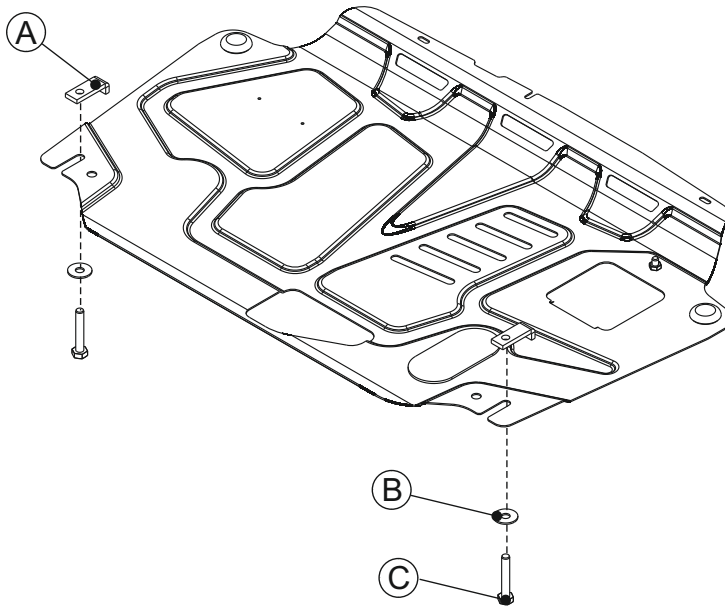

	Part number:
	<b>11.1605</b>

Model name	Ceed	<b>GB</b> Fitting instruction: engine undercover
Model year	2007-	

Part number:

**11.1605**

**GB**

Read this mounting manual carefully, before you start the installation. Warranty is granted only when installation is done correctly by your KIA dealer.

1

2

3

Part number:

11.1605

4

5