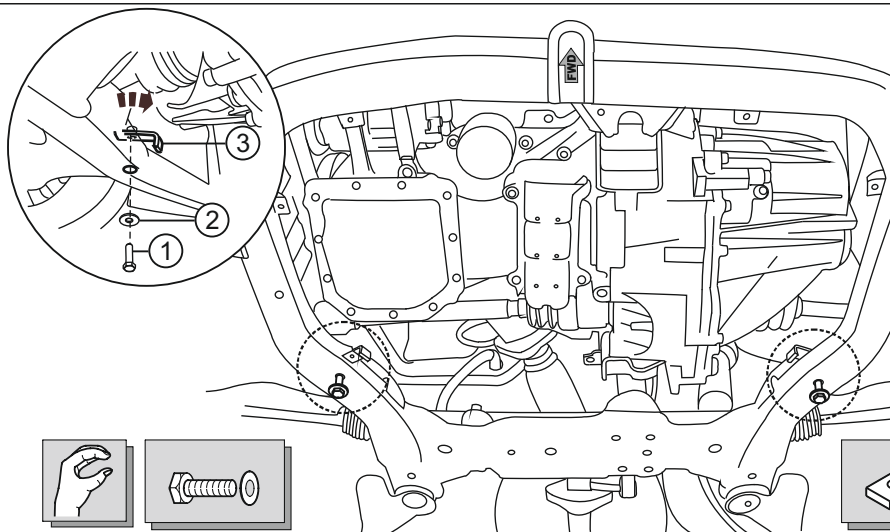

	Part number:
	<b>11.1605</b>

Model name	Ceed	<b>GB</b> Fitting instruction: engine undercover
Model year	2007-	

Part number:

**11.1605**

**GB**

Read this mounting manual carefully, before you start the installation. Warranty is granted only when installation is done correctly by your KIA dealer.

1

2

3

Part number:

11.1605

4

5