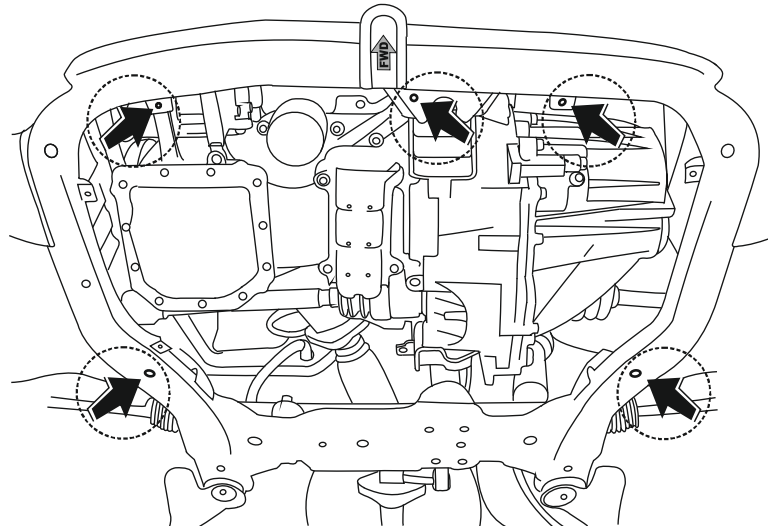

	Part number:
	<b>11.1605</b>

Model name	Ceed	<b>GB</b> Fitting instruction: engine undercover
Model year	2007-	

Part number:

**11.1605**

**GB**

Read this mounting manual carefully, before you start the installation. Warranty is granted only when installation is done correctly by your KIA dealer.

1

2

3

Part number:

11.1605

4

5