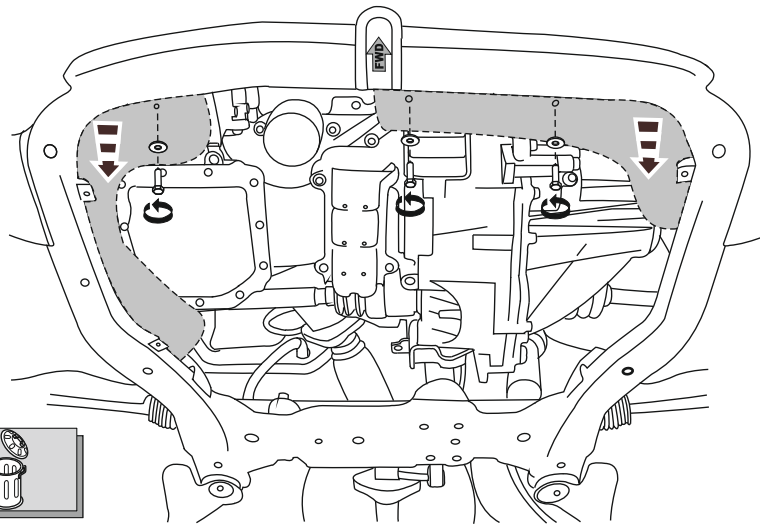

	Part number:
	<b>11.1605</b>

Model name	Ceed	<b>GB</b> Fitting instruction: engine undercover
Model year	2007-	

Part number:

**11.1605**

**GB**

Read this mounting manual carefully, before you start the installation. Warranty is granted only when installation is done correctly by your KIA dealer.

1

2

3

Part number:

11.1605

4

5