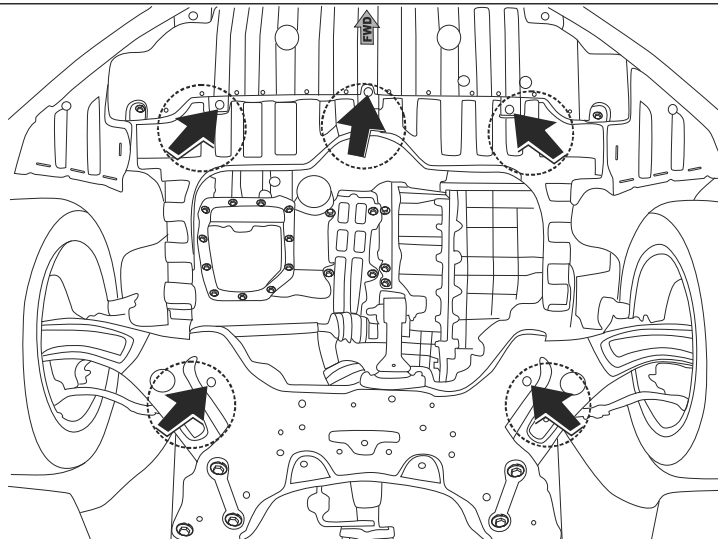

Part number:

11.2286

Model name: Cerato/Cerato Coupe

GB Fitting instruction: engine undercover

Model year: 2013/2014-

Part number:

11.2286

GB

Read this mounting manual carefully, before you start the installation. Warranty is granted only when installation is done correctly by your KIA dealer.

1

2

3

4

5

6

KIA MOTORS

Part number:

11.2286

7