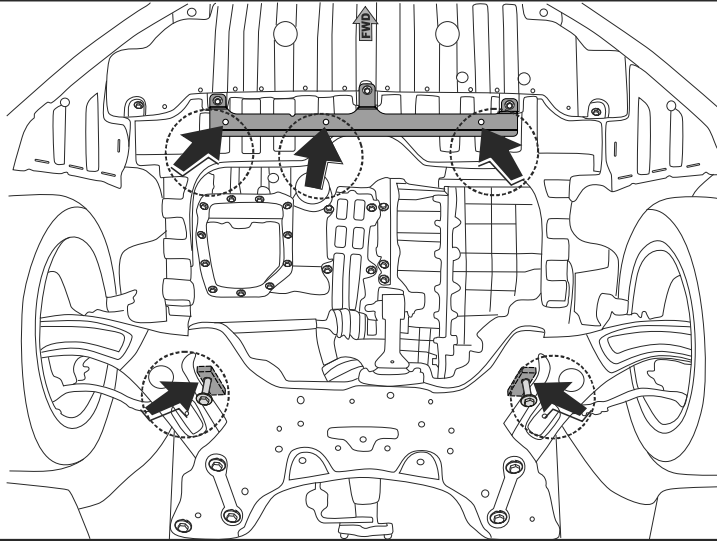

Part number:

11.2286

Model name: Cerato/Cerato Coupe

GB Fitting instruction: engine undercover

Model year: 2013/2014-

Part number:

11.2286

GB

Read this mounting manual carefully, before you start the installation. Warranty is granted only when installation is done correctly by your KIA dealer.

1

2

3

4

5

6

KIA MOTORS