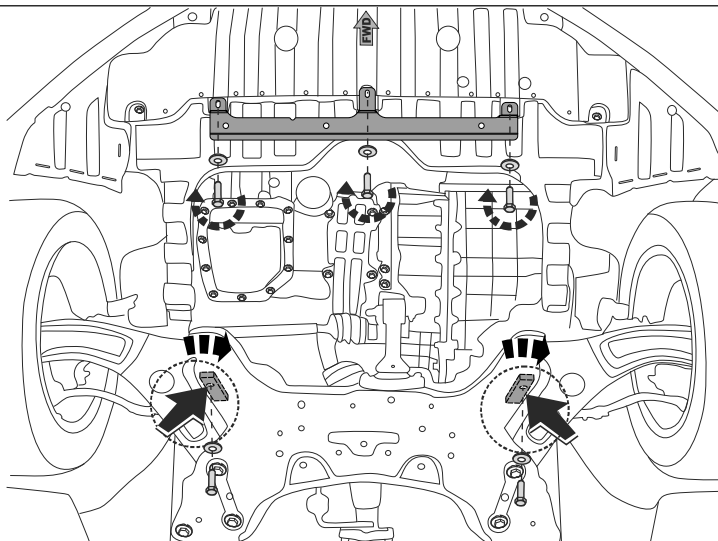

Part number:

11.2286

Model name: Cerato/Cerato Coupe

GB Fitting instruction: engine undercover

Model year: 2013/2014-

Part number:

11.2286

GB

Read this mounting manual carefully, before you start the installation. Warranty is granted only when installation is done correctly by your KIA dealer.

1

2

3

4

5

6

KIA MOTORS