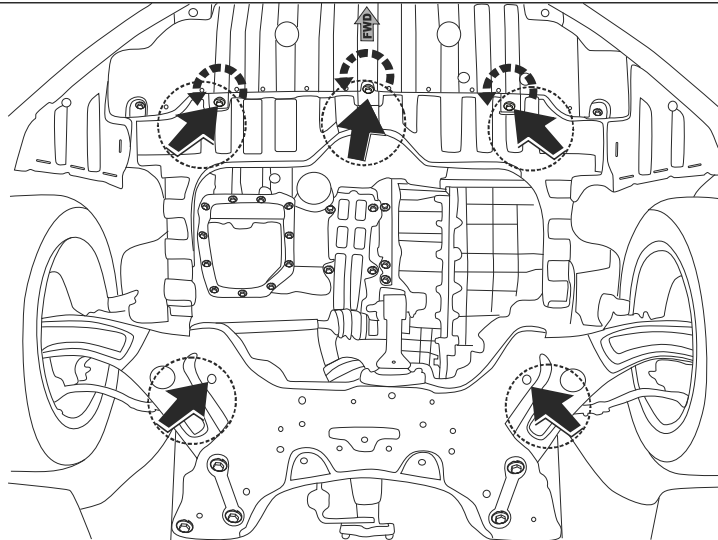

Part number:

11.2286

Model name: Cerato/Cerato Coupe

GB Fitting instruction: engine undercover

Model year: 2013/2014-

Part number:

11.2286

GB

Read this mounting manual carefully, before you start the installation. Warranty is granted only when installation is done correctly by your KIA dealer.

1

2

3

4

5

6

KIA MOTORS

Part number:

11.2286

7