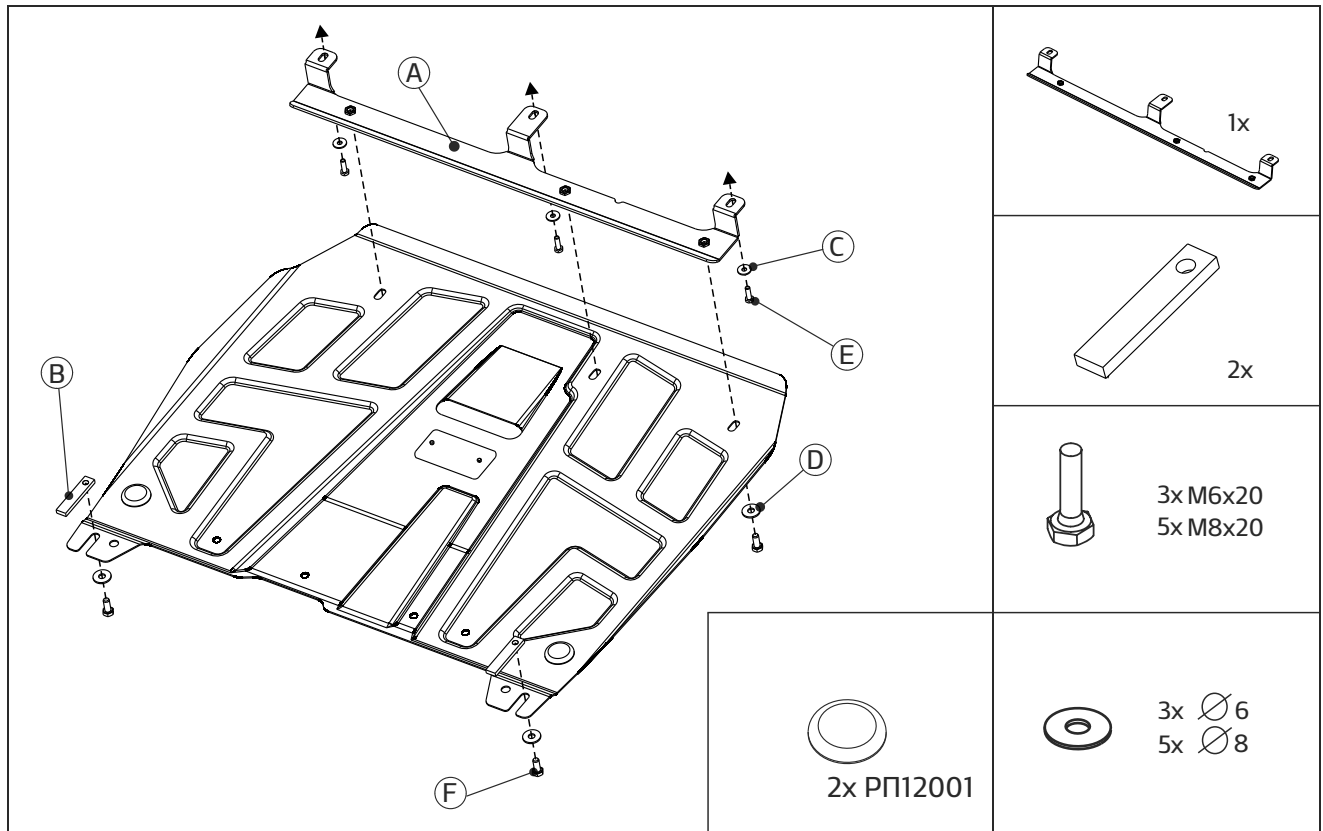

Part number:

11.2286

Model name: Cerato/Cerato Coupe

GB Fitting instruction: engine undercover

Model year: 2013/2014-

Part number:

11.2286

GB

Part number:

11.2286

7