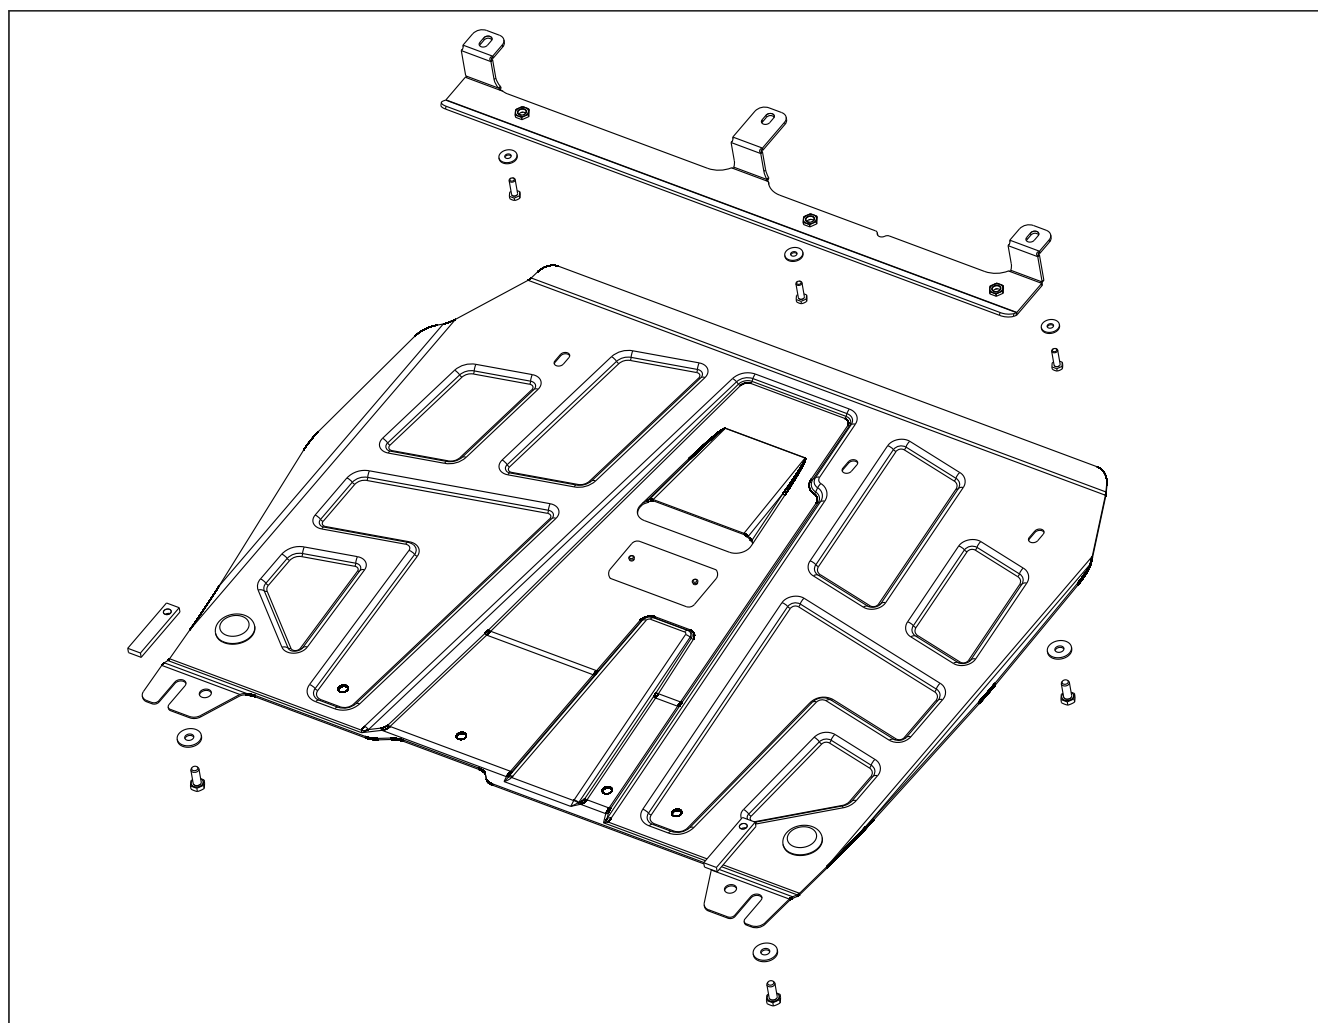

Part number:

11.2286

Model name: Cerato/Cerato Coupe

GB Fitting instruction: engine undercover

Model year: 2013/2014-

Part number:

11.2286

GB

Part number:

11.2286

7