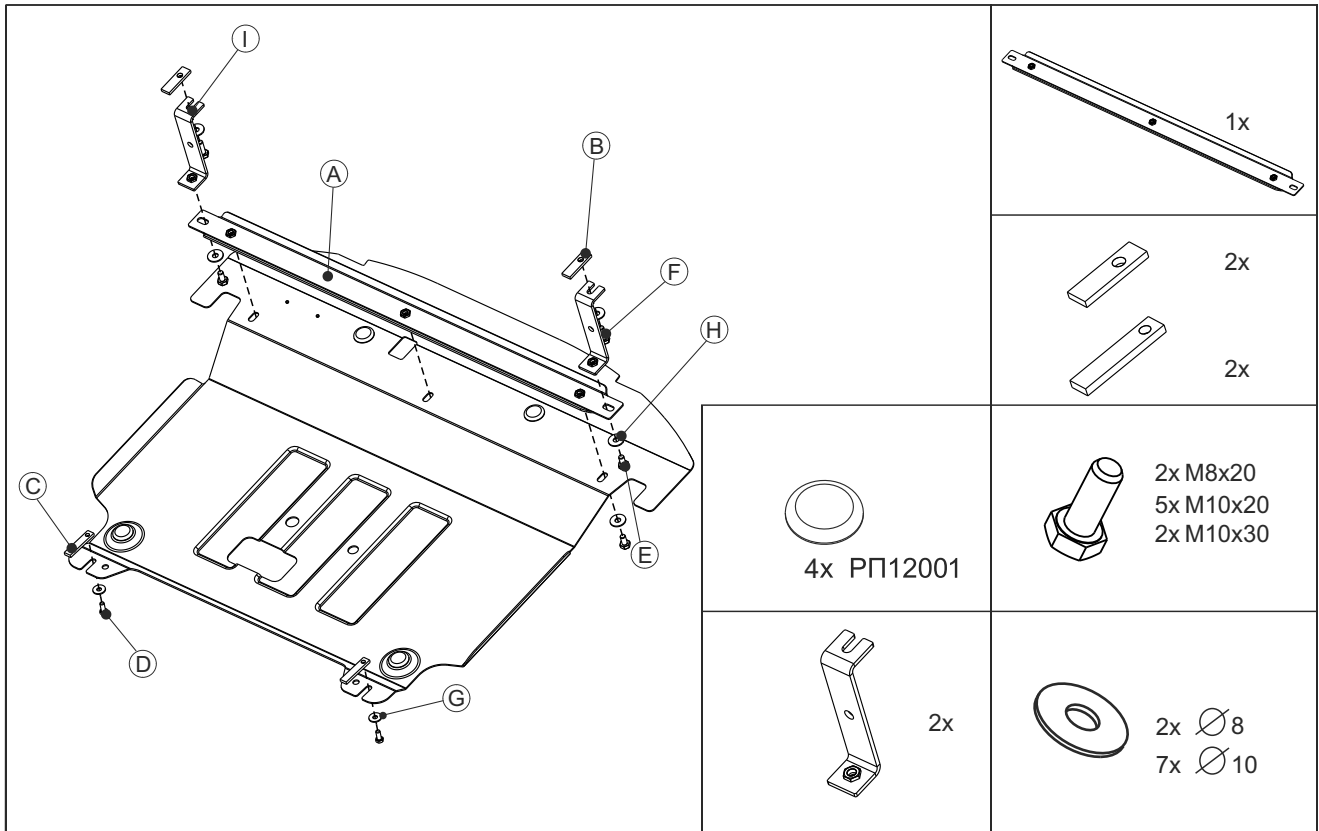

Model year 2012-

GB Fitting instruction: engine undercover

RU Инструкция по установке: защита картера

KIA MOTORS

Part number:

R40102P400

GB

Read this mounting manual carefully, before you start the installation. Warranty is granted only when installation is done correctly by your KIA dealer.