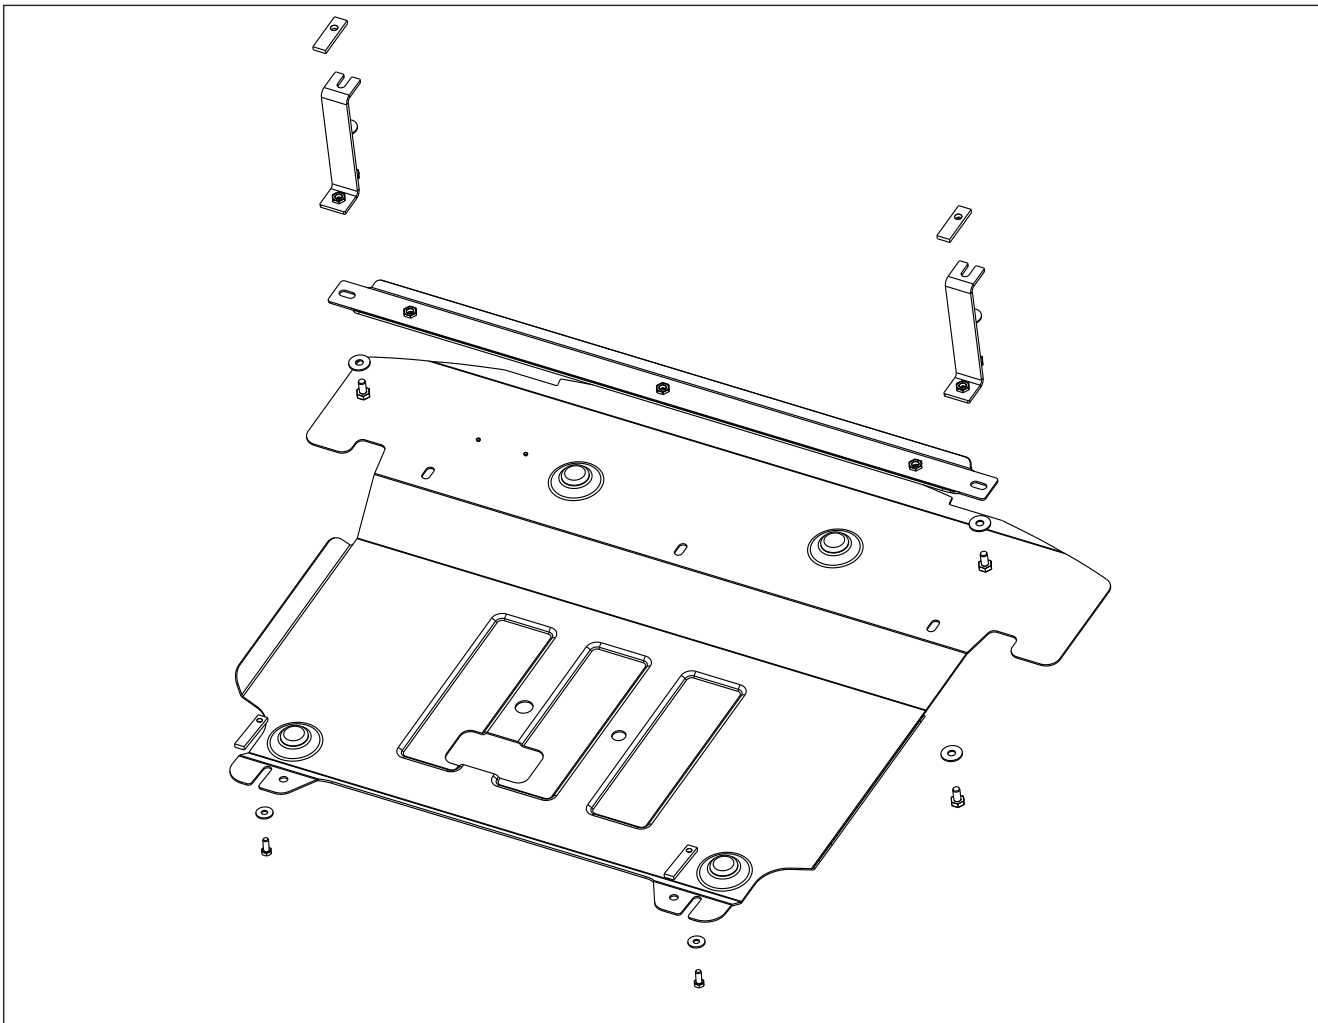

Part number:	
11.2555	

Model name	Kia Sorento XM-FL	GB Fitting instruction: engine undercover
Model year	2012	

Part number:

11.2555

Part number:

11.2555

1

2

3

Part number:

11.2555

4

47 Nm

5

6

Part number: