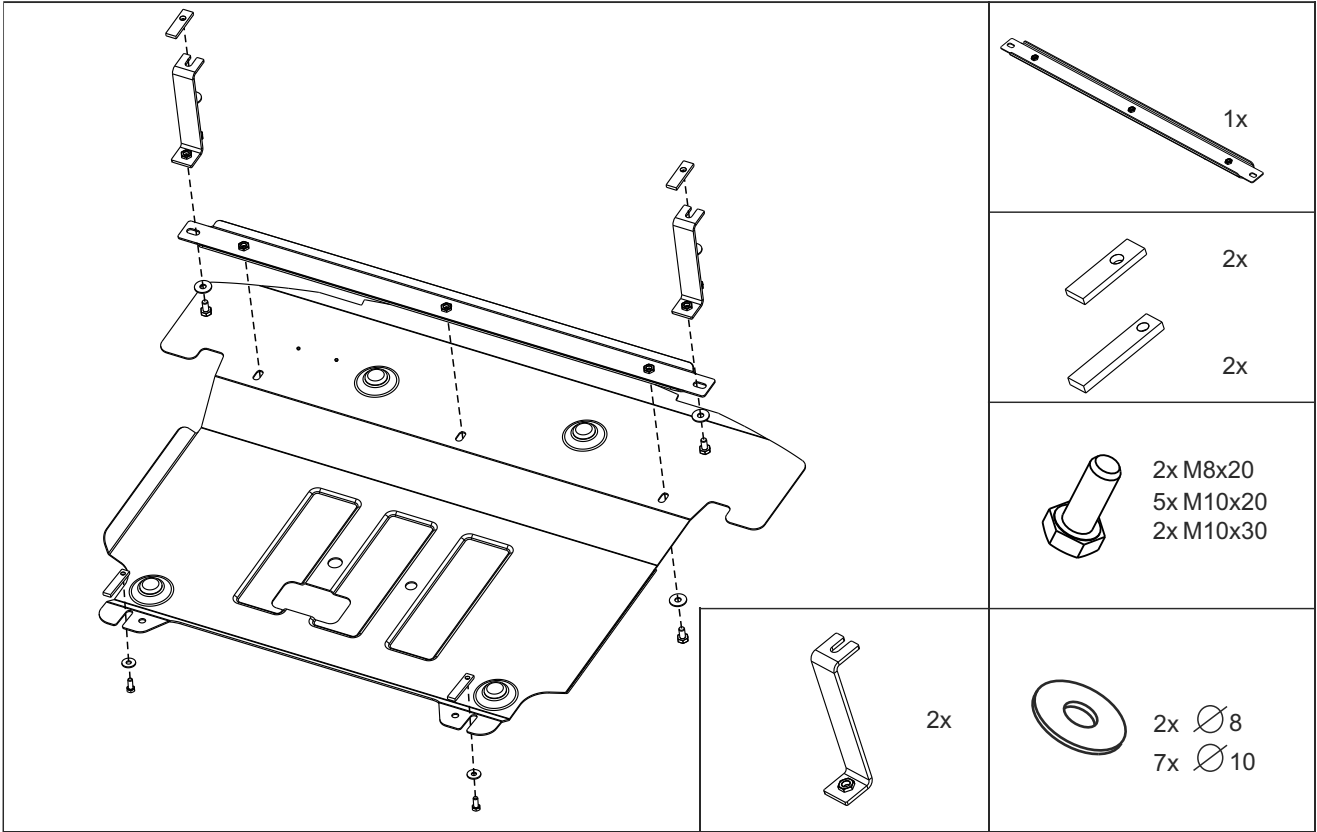

Part number:	
11.2555	

Model name	Kia Sorento XM-FL	GB Fitting instruction: engine undercover
Model year	2012	

Part number:

11.2555

Part number:

11.2555

1

2

3

Part number:

11.2555

4

47 Nm

5

6

Part number: