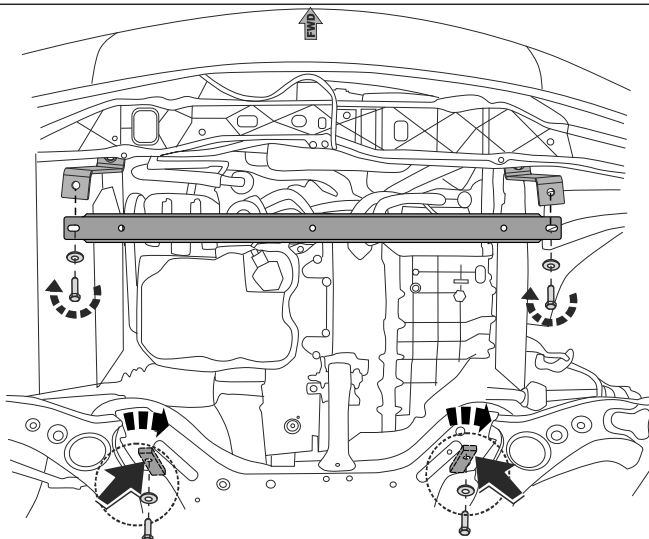

Part number:	
11.2555	

Model name	Kia Sorento XM-FL	GB Fitting instruction: engine undercover
Model year	2012	

Part number:

11.2555

Part number:

11.2555

1

2

3

Part number:

11.2555

4

47 Nm

5

6

Part number: