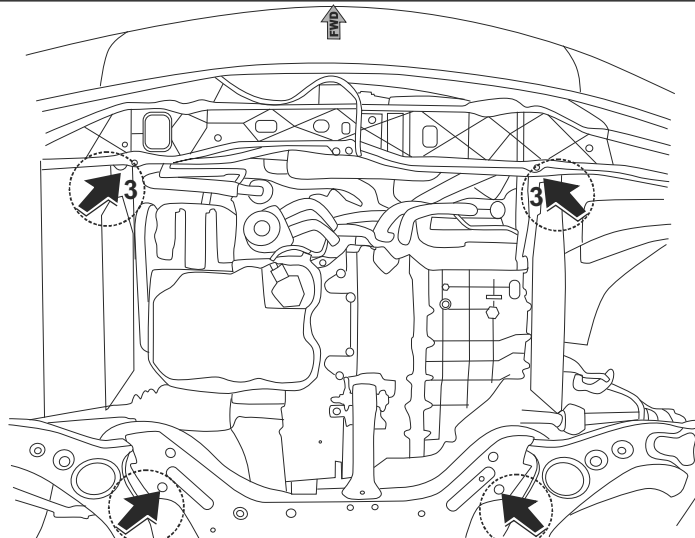

Part number:	
11.2555	

Model name	Kia Sorento XM-FL	GB Fitting instruction: engine undercover
Model year	2012	

Part number:

11.2555

Part number:

11.2555

1

2

3

Part number:

11.2555

4

47 Nm

5

6

Part number: