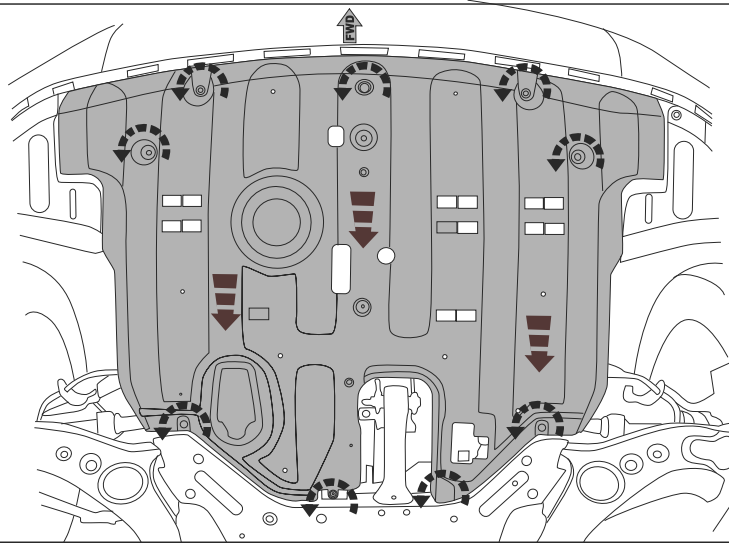

Part number:	
11.2555	

Model name	Kia Sorento XM-FL	GB Fitting instruction: engine undercover
Model year	2012	

Part number:

11.2555

Part number:

11.2555

1

2

3

Part number:

11.2555

4

47 Nm

5

6

Part number: