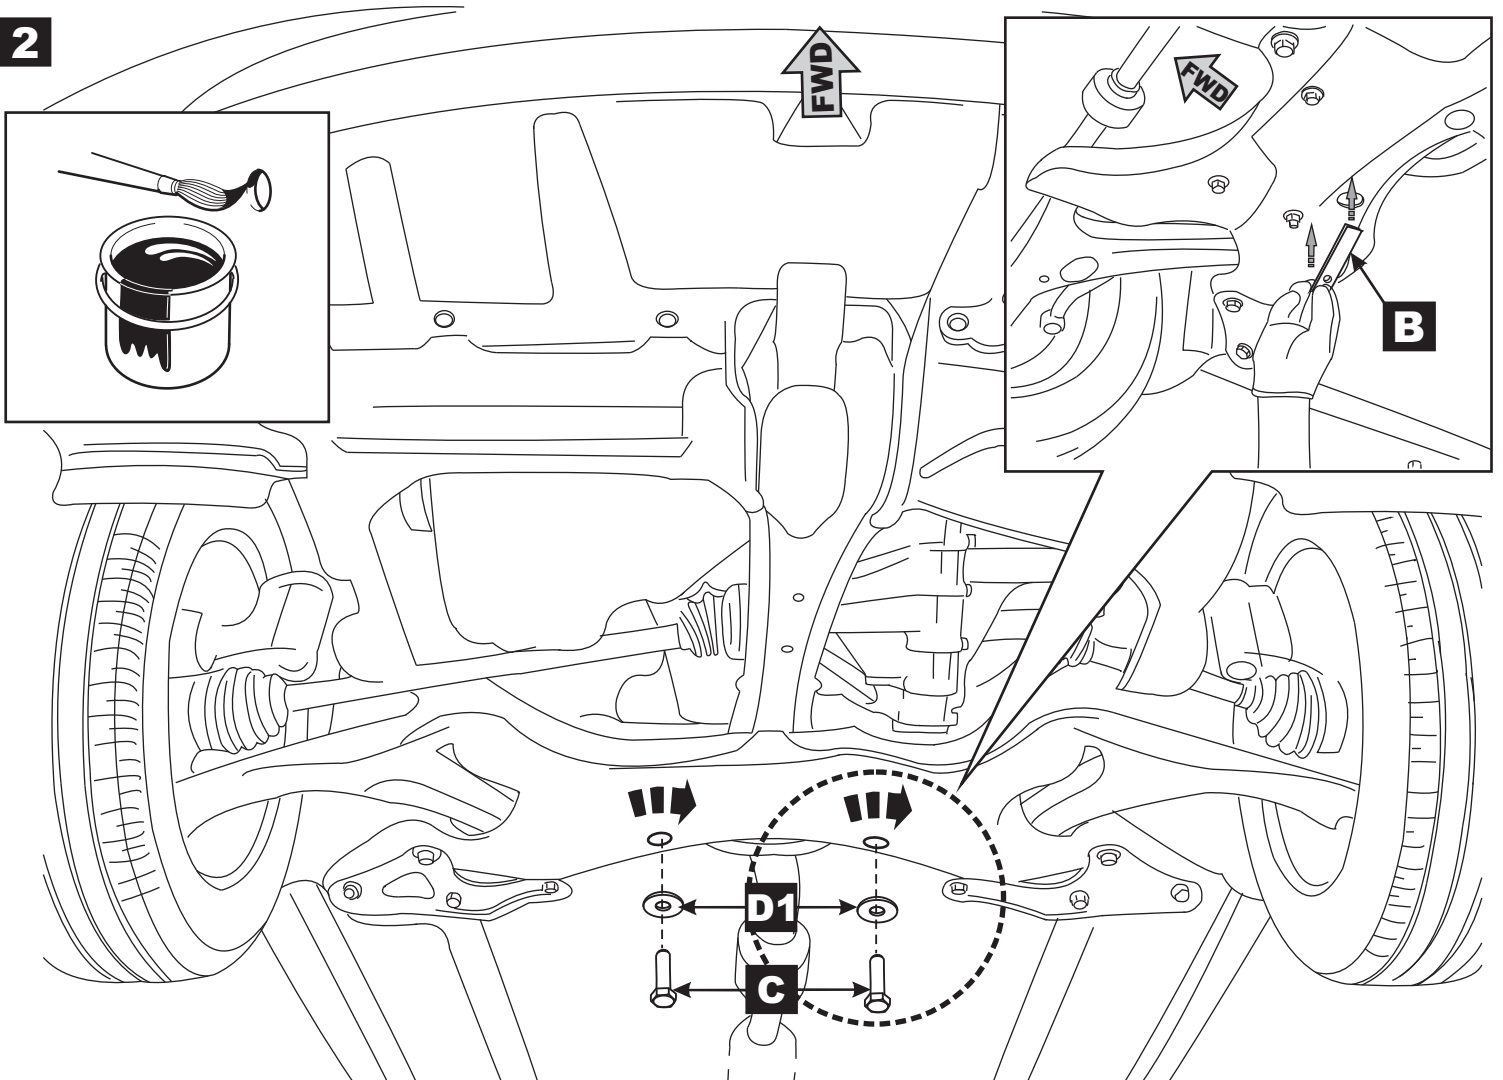

1

2

Part number:
PZ4AL- 06480-00

Issue:
0

Date:
19/12/06

Manual reference number:
AIM 000-861-0

Page:
3/4