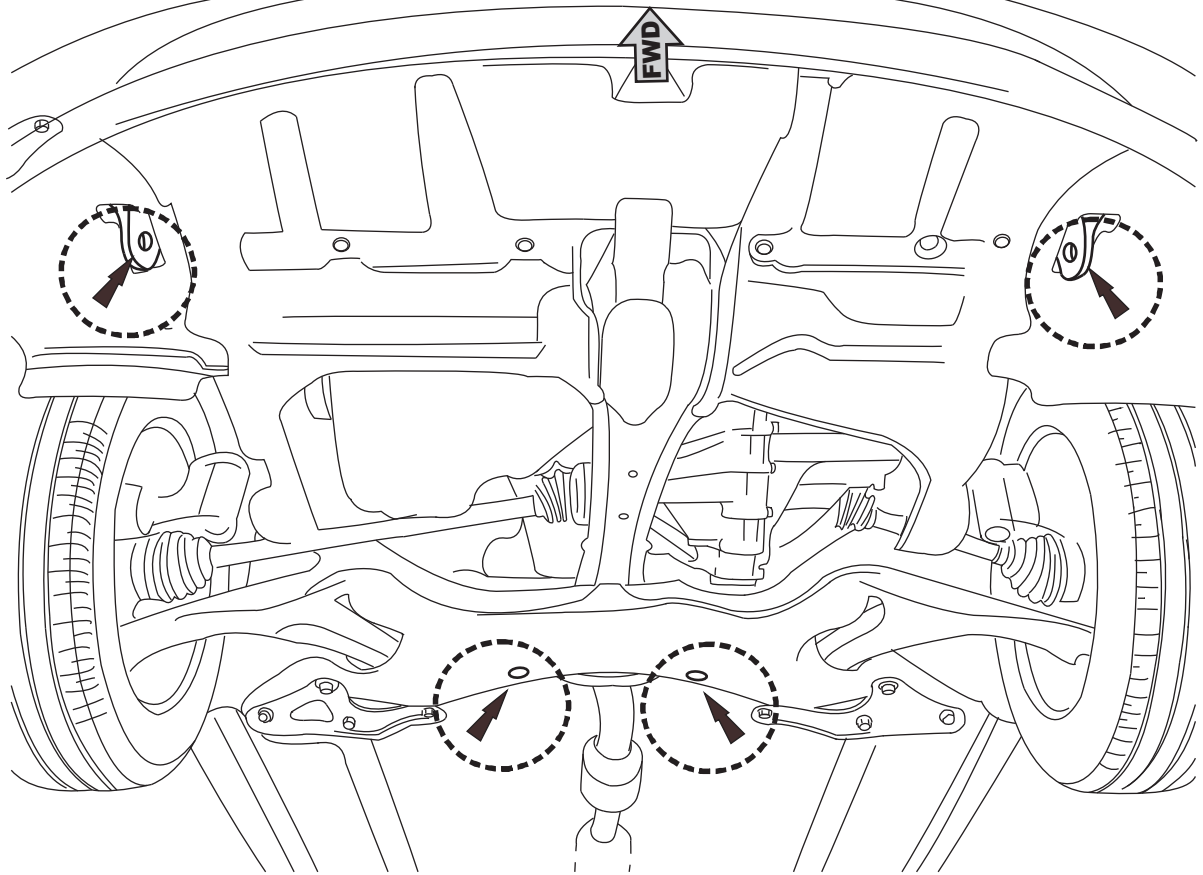

1

2

Part number:
PZ4AL- 06480-00

Issue:
0

Date:
19/12/06

Manual reference number:
AIM 000-861-0

Page:
3/4