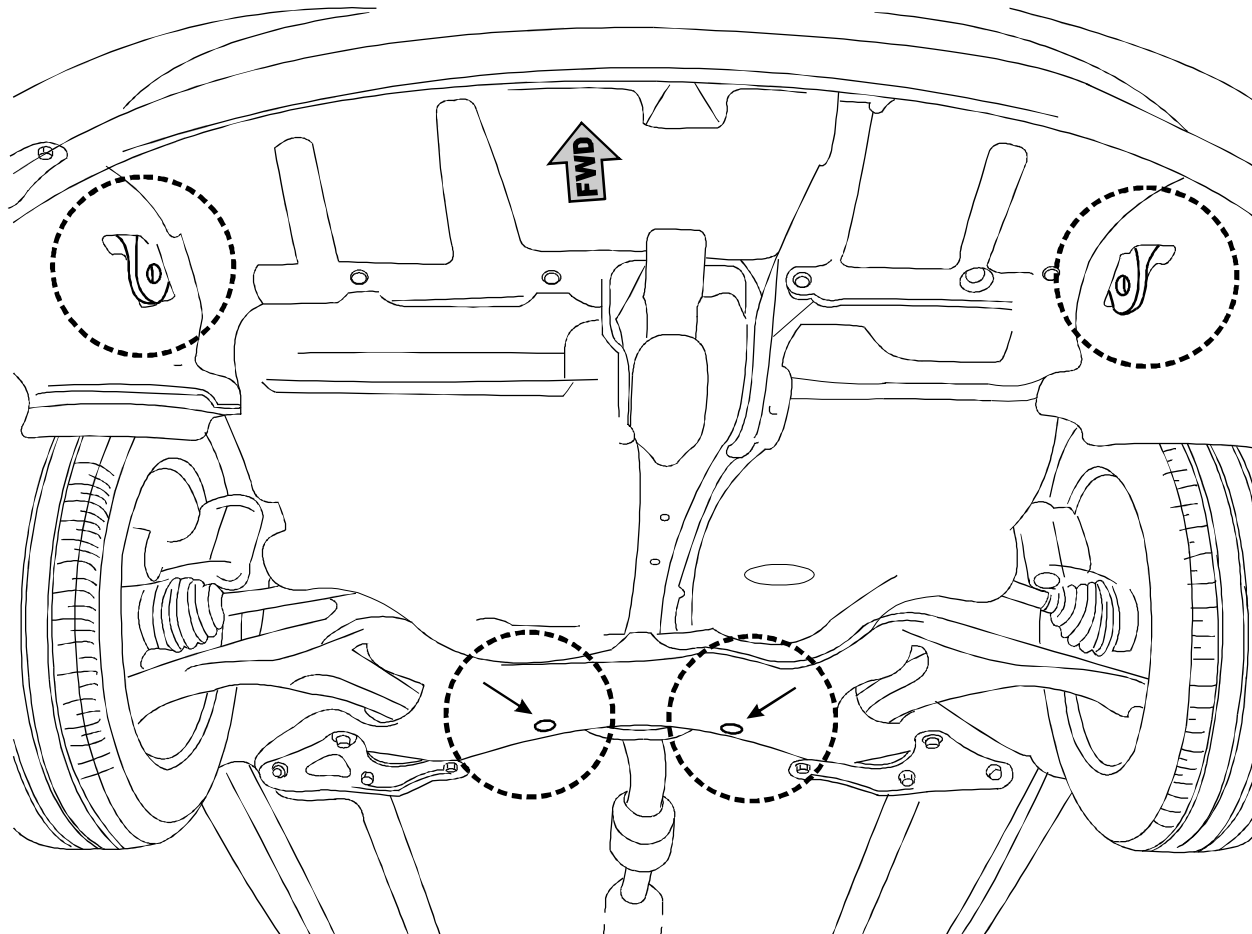

1

2

Part number:
PZ4AL- 07430- 00

Issue:
0

Date:
19/12/06

Manual reference number:
AIM 000-862-1

Page:
3/4