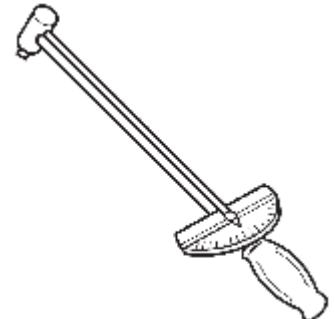

## Toyota Corolla Verso

Under Run Protective Shield

Installation Instructions

Model Year: 2005

Vehicle Code: ZNR10L-\* -W

Part Number: PZ4AL-07430-00

Weight: 16kg

Installation Time: 20 min

**C2**

2 x M 8x20

**D1**

4 x Ø10

**D2**

2 x Ø8

**D3**

2 x Special -Sd7001