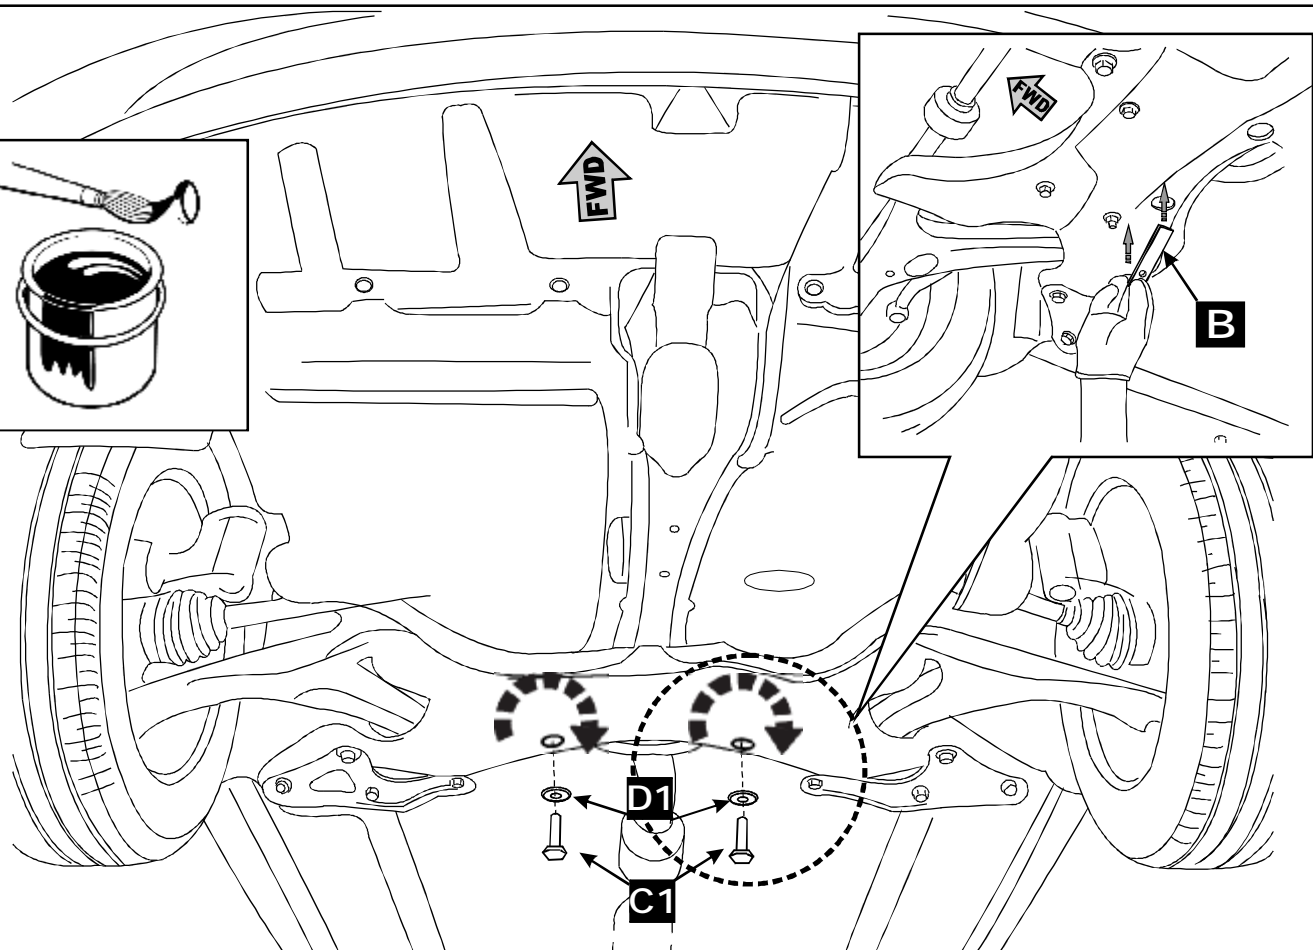

Part number:
PZ4AL- 07430- 00

Issue:
0

Date:
19/12/06

Manual reference number:
AIM 000-862-1

Page:
3/4